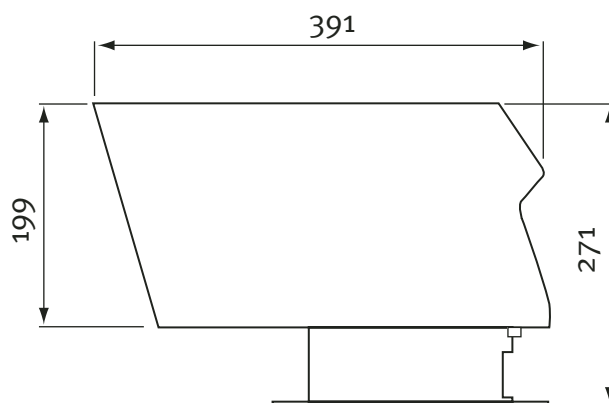

4 FIXING HOLES IN BASE  $\varnothing 8.2$  EQUI-SPACED ON A 220 PCD

All dimensions in mm

Technical	Part No. White	Part No. Chrome	Wattage	Supply Voltage	Weight KG	Pan speed	Tilt speed
VH330 Halogen	A2645	A2648	250w	24v	15	2 - 20°	10°
VH330 Halogen	A2669	A2671	250w	115/230v	15	2 - 20°	10°
VM330 EM Arc	A2661	A2663	350w	115/230v	15	2 - 20°	10°
VX330 Xenon	A2647	A2650	150w	115/230v	15	2 - 20°	10°
VX330 Xenon	A2646	A2649	300w	115/230v	15	2 - 20°	10°

Performance	PBCP	Range metres	Beam Divergence	Lamp Part No	Lamp Life Hrs	IP Rating	Wireless operation
VH330	2.2 Million	1490	3 °	D9851	300	IP66	Yes
VM330	18.2 Million	4266	1.5 °	D24179	1000	IP66	Yes
VX330 150w	6 Million	2465	1.5 °	D8151	1200	IP66	Yes
VX330 300w	12.1 Million	3487	1.5 °	D21908	600	IP66	Yes