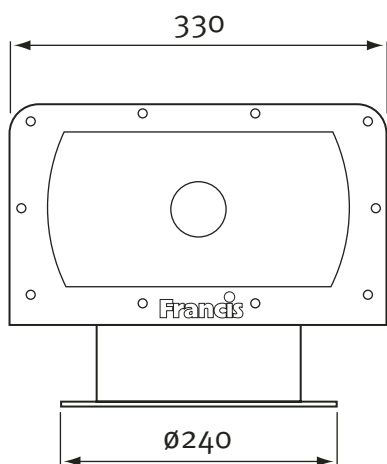

4 FIXING HOLES IN BASE  $\varnothing 8.2$  EQUI-SPACED ON A 220 PCD

All dimensions in mm

Technical	Part No. White	Part No. Chrome	Wattage	Supply Voltage	Weight KG	Pan speed	Tilt speed
VH330 Halogen	A2645	A2648	250w	24v	15	2 - 20°	10°
VH330 Halogen	A2669	A2671	250w	115/230v	15	2 - 20°	10°
VM330 EM Arc	A2661	A2663	350w	115/230v	15	2 - 20°	10°
VX330 Xenon	A2647	A2650	150w	115/230v	15	2 - 20°	10°
VX330 Xenon	A2646	A2649	300w	115/230v	15	2 - 20°	10°