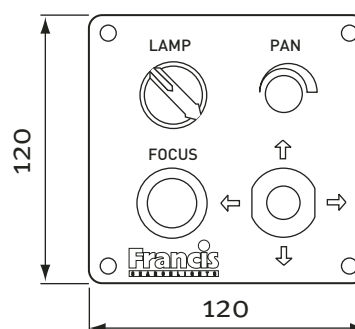

4 FIXING HOLES IN BASE  $\varnothing 8.2$  EQUI-SPACED ON A 220 PCD

All dimensions in mm

Technical	Part No. White	Part No. Chrome	Wattage	Supply Voltage	Weight KG	Pan speed	Tilt speed
VH330 Halogen	A2645	A2648	250w	24v	15	2 - 20°	10°
VH330 Halogen	A2669	A2671	250w	115/230v	15	2 - 20°	10°
VM330 EM Arc	A2661	A2663	350w	115/230v	15	2 - 20°	10°
VX330 Xenon	A2647	A2650	150w	115/230v	15	2 - 20°	10°
VX330 Xenon	A2646	A2649	300w	115/230v	15	2 - 20°	10°